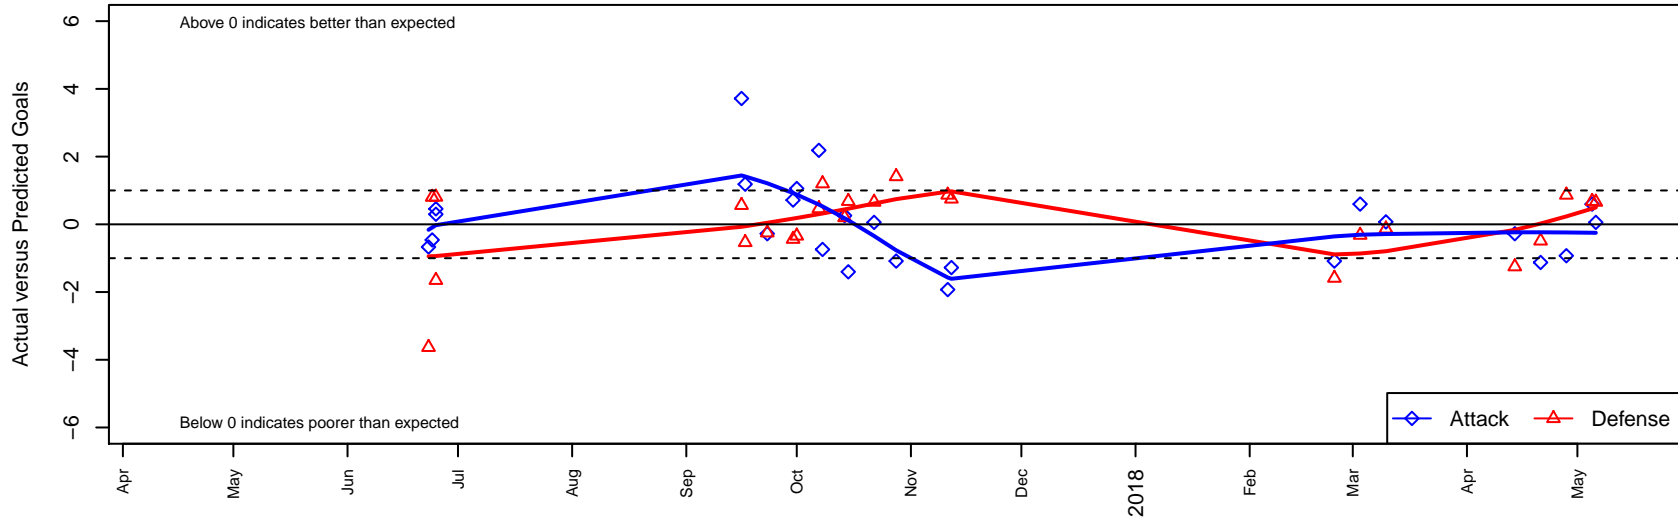

RV Slammers Orange G05

Rainier Valley Slammers
 Auburn, WA
 G05 total strength=1259
 attack=4.4 defense=5.49
 fall league = RCL G05 Div 2
 notes= Dorman 2013

alt names used:
 Rainier Valley Slammers
 Rainier Valley Slammers

Venues played:
 2017 RVS Classic GU14
 2017 RCL G05 Div 2
 2017 WYS Presidents Cup G05 Division 1

RV Slammers Orange G05
 Dots are actual minus expected GF (blue circles) and GA (red triangles).
 Blue line is smoothed change in attack strength. Red is smoothed change in defense strength.

**attack and defense variance (black dot)
relative to other teams
and top 10 in region**

**attack and defense rating
relative to others at age
and all opponents in last 13 months**

Performance relative to 13 month average