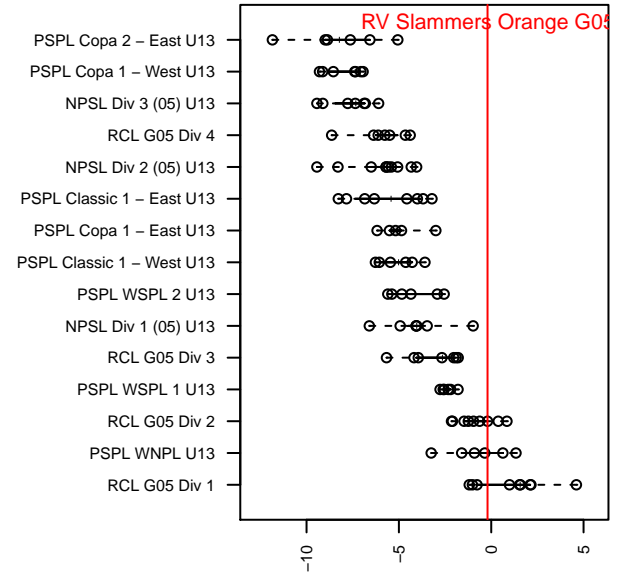

RV Slammers Orange G05

Rainier Valley Slammers
 Auburn, WA
 G05 total strength=1259
 attack=4.4 defense=5.49
 fall league = RCL G05 Div 2
 notes= Dorman 2013

alt names used:
 Rainier Valley Slammers
 Rainier Valley Slammers

Venues played:
 2017 RVS Classic GU14
 2017 RCL G05 Div 2
 2017 WYS Presidents Cup G05 Division 1

RV Slammers Orange G05
 Dots are actual minus expected GF (blue circles) and GA (red triangles).
 Blue line is smoothed change in attack strength. Red is smoothed change in defense strength.

**attack and defense variance (black dot)
relative to other teams
and top 10 in region**

**attack and defense rating
relative to others at age
and all opponents in last 13 months**

Performance relative to 13 month average